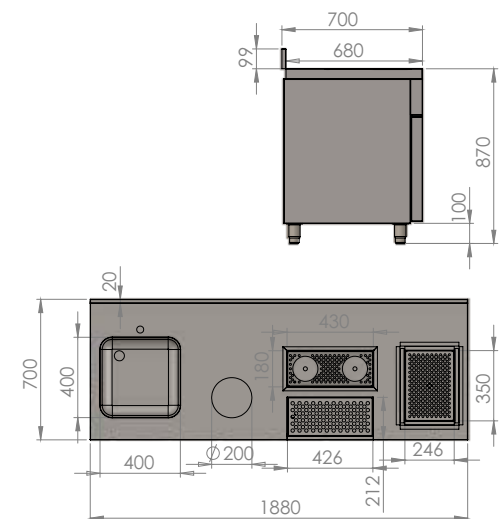

Coffee station

POSTO CAFE

Cafe - Creperie - Snack Bar

POSTOCAFE

Models	Dimensions (l) x (w) x (h) cm	Temp. (°C)	Power (W)/(hp)
KK-187-E	188 x 70 x 87	0 - 8	-

BAR STATION

Models	Dimensions (l) x (w) x (h) cm	Temp. (°C)	Power (W)/(hp)
BS-167-B	160 x 70 x 87	-	-

BAR STATION

Models	Dimensions (l) x (w) x (h) cm	Temp. (°C)	Power (W)/(hp)
BS-207-B	200 x 70 x 87	-	-