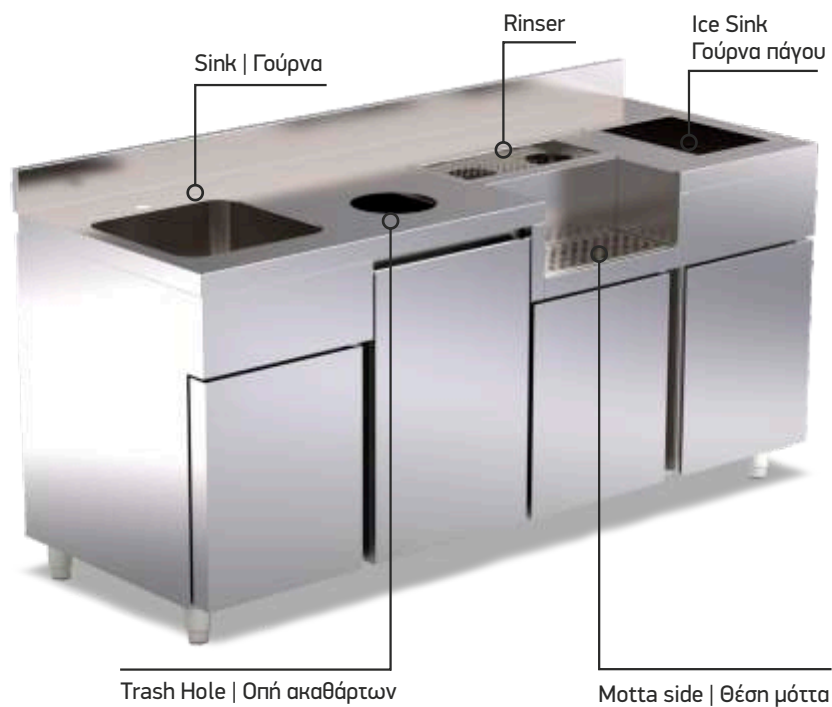

Coffee station

POSTO CAFE

Cafe - Creperie - Snack Bar

POSTOCAFE

Models	Dimensions (l) x (w) x (h) cm	Temp. (°C)	Power (W)/(hp)
KK-187-E	188 x 70 x 87	0 - 8	-

BAR STATION

Models	Dimensions (l) x (w) x (h) cm	Temp. (°C)	Power (W)/(hp)
BS-167-B	160 x 70 x 87	-	-

BAR STATION

Models	Dimensions (l) x (w) x (h) cm	Temp. (°C)	Power (W)/(hp)
BS-207-B	200 x 70 x 87	-	-